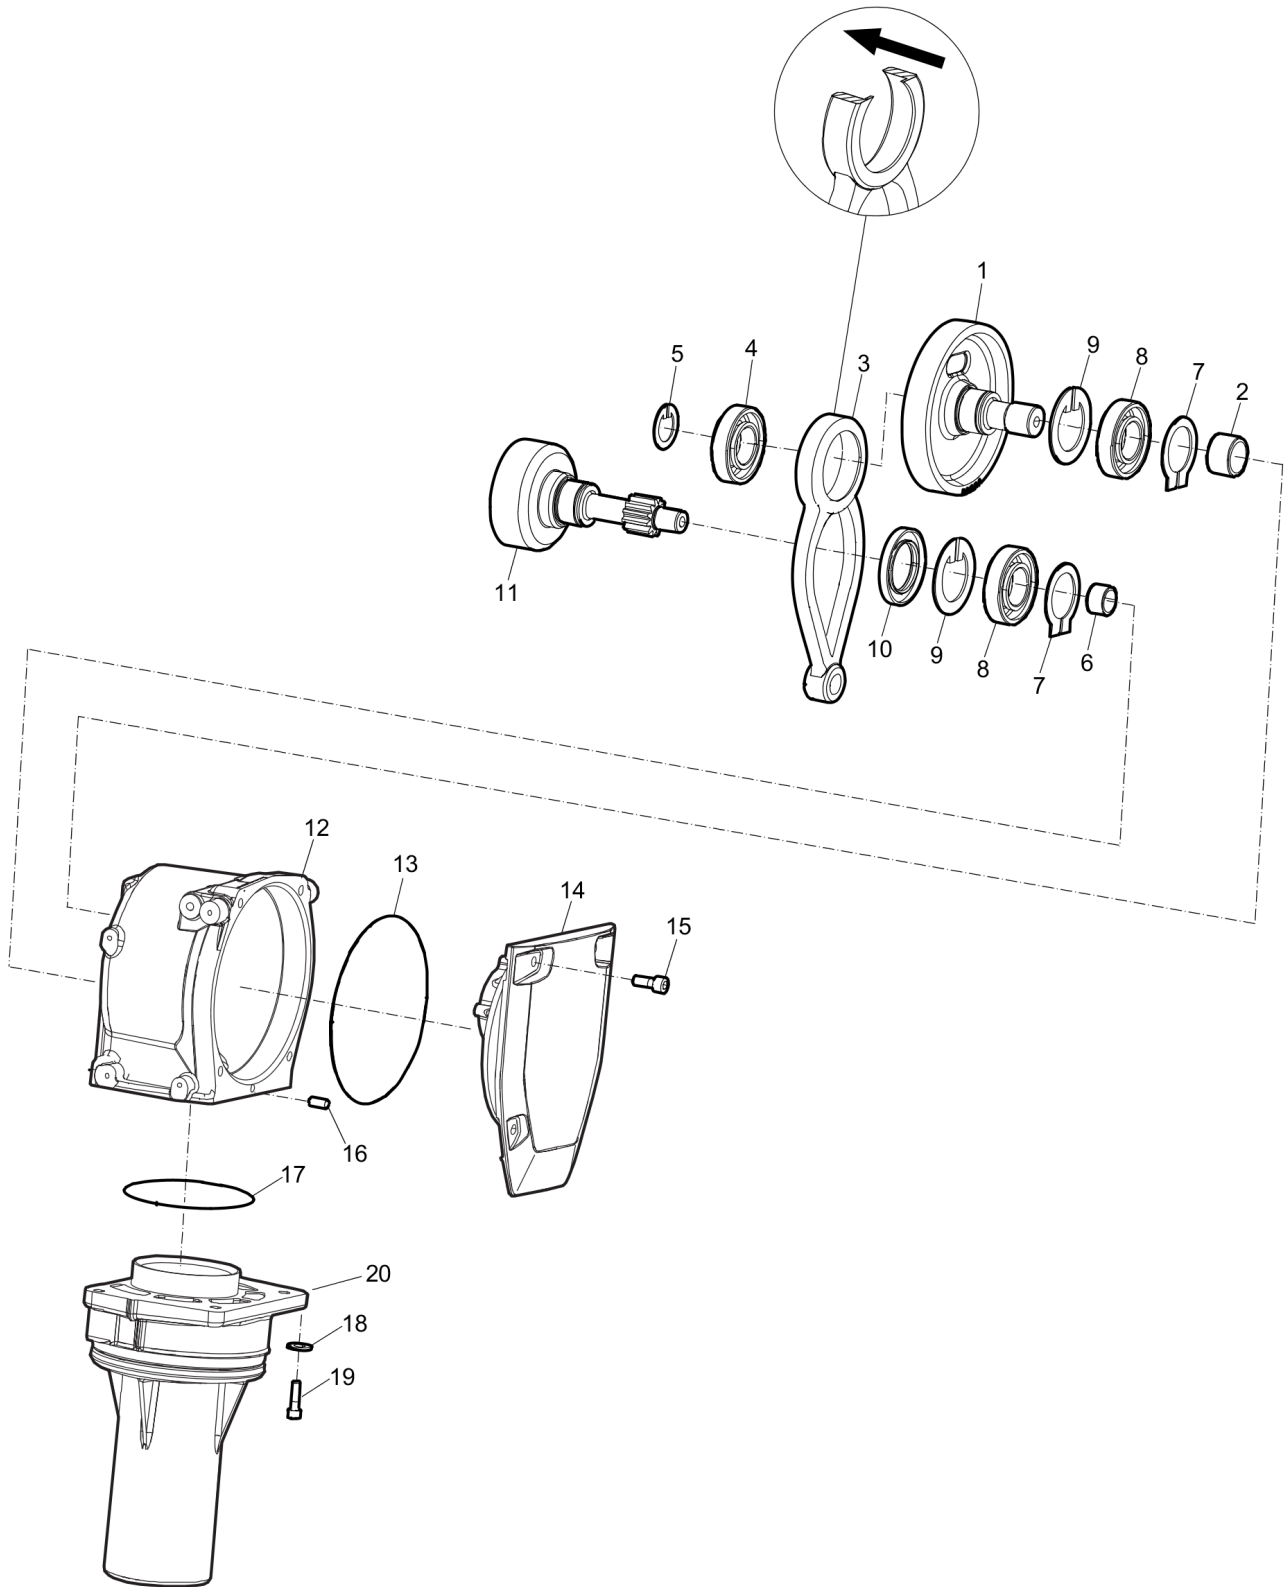

Spare parts list Transmission

Item	Part No.	Name	Qty	L
1	4700380906	Gear wheel	1	
2	4700904950	Needle roller bearing	1	
3	4700380920	Connecting rod	1	
4	4700111078	Ball Bearing	1	
5	0335112700	Circlip	1	
6	4700904949	Needle roller bearing	1	
7	0335113600	Circlip	2	
8	4700903520	Ball Bearing	2	
9	4700151025	Retaining ring	2	
10	4700904952	Sealing	1	
11	4700381477	Shaft	1	
12	3382011251	Crankcase	1	
13	4700160106	O-ring	1	
14	3382011322	Cover	1	
15	4700508096	Hexagon socket head cap screw	4	
16	4700628006	Pin	1	
17	4700160035	O-ring	1	
18	4700904230	plain washer	4	
19	4700508053	screw M 6	4	
20	3382012440	Outer tube	1