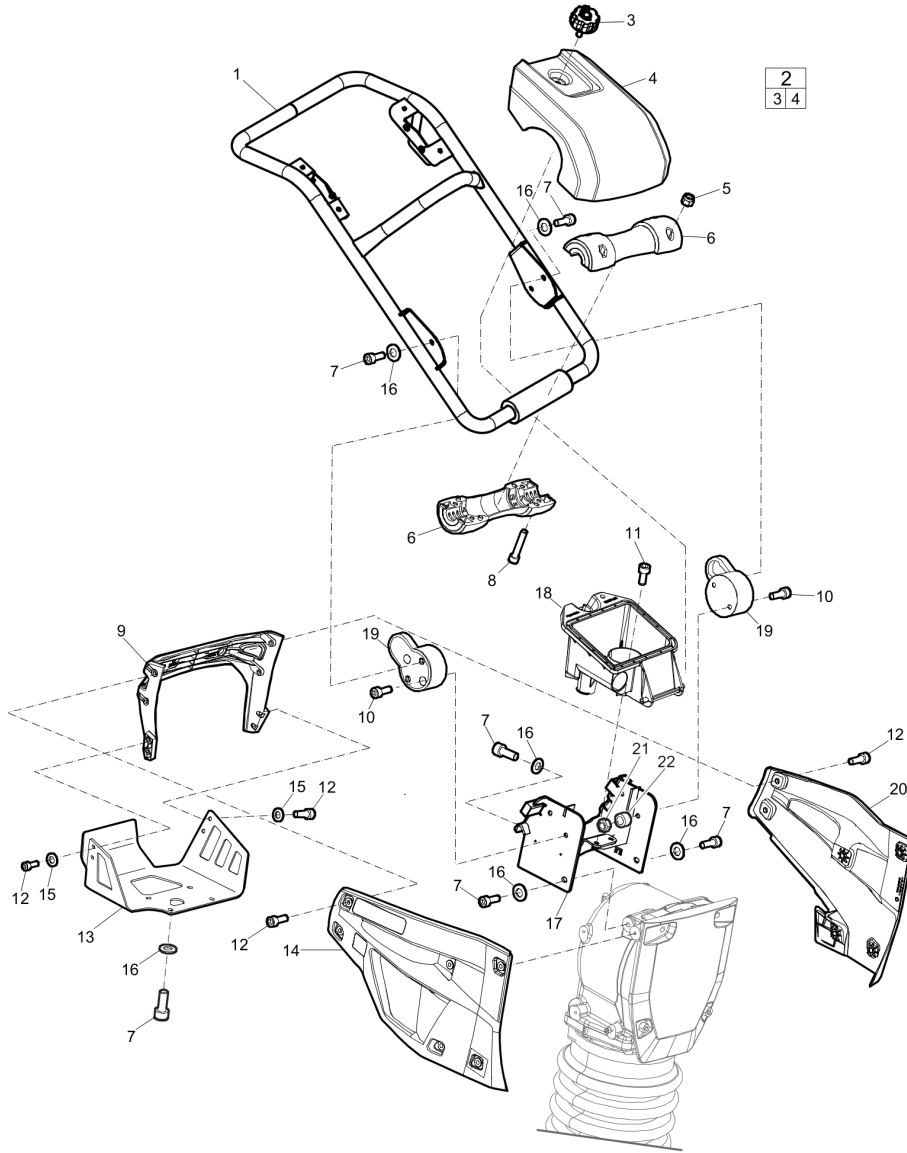

Please observe the safety instructions listed in the relevant Safety and operating instructions!

Contents

Spare parts list

Handle 1
Throttle control and fuel system 3
Air filter and engine installation 5
Transmission 9
Spring unit 11
Foot 230 mm (9 in.), 280 mm (11 in.) 13
Labels 17

Kits

One year service kit 19
Shock absorber repair kit 21
Transmission repair kit 23
Spring unit repair kit 25
Foot 280 mm (11 in.) repair kit 27

Spare parts list Handle and covers

Item	Part No.	Name	Qty	L
1	3382015239	Handle	1	
2	3382100505	Hood, complete	1	
3	3382015370	Hood knob	1	
4	-	Hood	1	
5	0291112815	Locknut	4	
6	4700384496	Roller	2	
7	0211132303	Screw DIN912	12	
8	0211125003	Screw, M6x30, 8.8	4	
9	3382011381	Rear cover	1	
10	0211132503	Screw	4	
11	0211124903	Hexagon sock screw	4	
12	0211124603	Screw	16	
13	3382014883	Engine protection plate	1	
14	3382014862	Right side cover	1	
15	0301232100	Plain washer 6*12 fzb	4	
16	0301233500	Plain washer	12	
17	3382015668	Top bracket	1	
18	3382012294	Air filter housing	1	A
19	3382011297	Shock absorber	2	
20	3382014864	Left side cover	1	
21	0266211000	Hexagon nut m8	4	
22	3382012906	Distance sleeve	4	