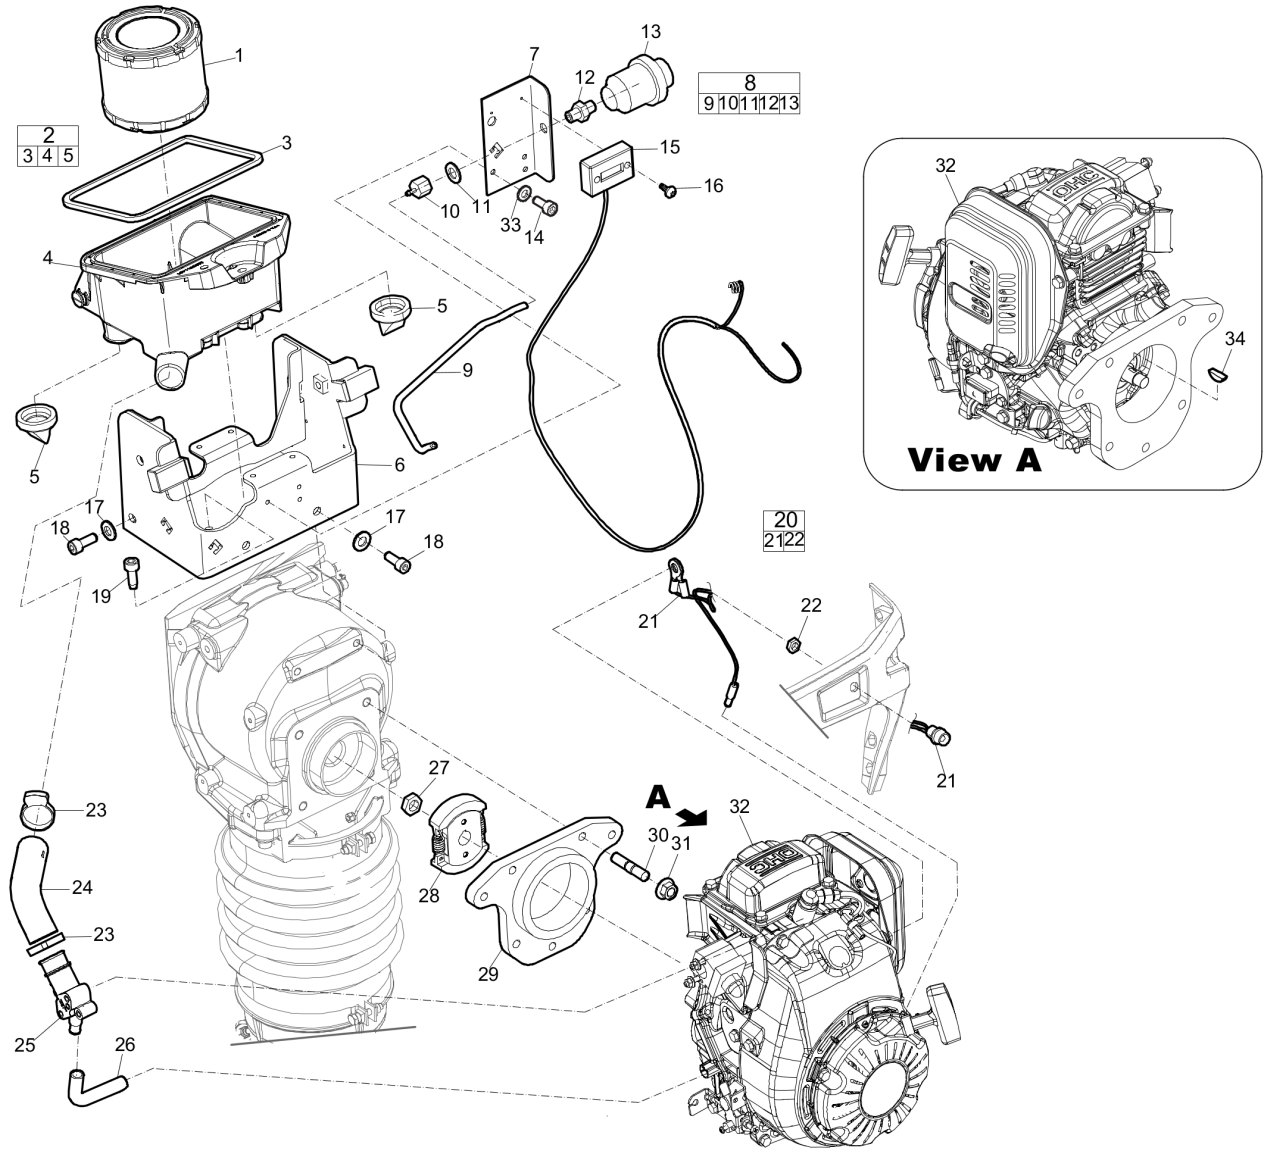

Spare parts list Throttle control and fuel system

Item	Part No.	Name	Qty	L
1	3382100311	Fuel tank, complete	1	
2	3382011626	Fuel cap	1	
3	-	Fuel tank	1	
4	3382100873	Fuel filter kit	1	
9	3382015542	Fuel Filter	1	
12	0346100210	Pipe clamp	1	
20	3382040036	Fuel hose kit	1	
5	3382015067	Fuel hose 3/32"	1	920 mm
6	3382015203	Fuel hose 3/16"	1	62 mm
7	3382015066	Fuel hose 3/16"	1	850 mm
8	3382015065	Fuel hose 3/16"	1	180 mm
10	3382015061	Throttle control,complete	1	
11	-	Screw M6 x 20 mm 8.8 A2K	1	
13	-	Nut	1	
14	0216110030	Countersunk hex. Sock. screw	2	
15	0301232100	Plain washer d6*12 fzb	4	
16	0291112815	Locknut	4	
17	0347010210	Hose clamp	6	
18	0147300008	Screw, M6 x 20 mm	4	
19	0348010117	Cable tie	3	

Spare parts list Air filter and engine installation

Item	Part No.	Name	Qty	L
1	3382011502	Air filter, cartridge	1	
2	3382011461	Air filter housing, complete	1	
3	3382012499	Gasket	1	
4	-	Air filter housing	1	
5	3382011563	Evacuator valve	2	
6	3382015668	Handle bracket	1	
7	3382011499	Holder	1	
8	3382012431	Air filter indicator, complete	1	
9	3382011720	Hose	1	
10	3382011719	Connection	1	
11	3382011718	Washer	1	
12	3382011717	Fitting	1	
13	3382011721	Air filter indicator	1	
14	0211124503	Screw, M6 x 14 mm	3	
15	3382011564	Hour meter	1	
16	0226334329	Screw, RXK PHIL ST 2.9 x 6.5 mm	2	
17	3315019504	Lock washer	4	
18	0211132303	Screw	4	
19	0211124903	Hexagon sock screw	4	
20	3382012194	Engine oil indicator, complete	1	
21	-	Wiring harness	1	
22	-	Nut	1	
23	0347012230	Hose clamp	2	
24	3382011484	Air intake hose	1	
25	3382011473	Air hose connection	1	
26	4700379490	Hose	1	
27	0261109910	Nut, M12 x 1.25 mm A3K	1	
28	3382010862	Centrifugal clutch, complete	1	
29	3382015625	Engine adapter	1	
30	4700384517	Stud, M10 x 47 mm	4	
31	0261109955	Nut, fine pitch, M10 x 1.25 mm	4	
32	3382012181	Engine, complete Honda GXR120RT KRDP	1	
33	0301232100	Plain washer 6*12 fzb	3	
34	4700384992	Key	1	