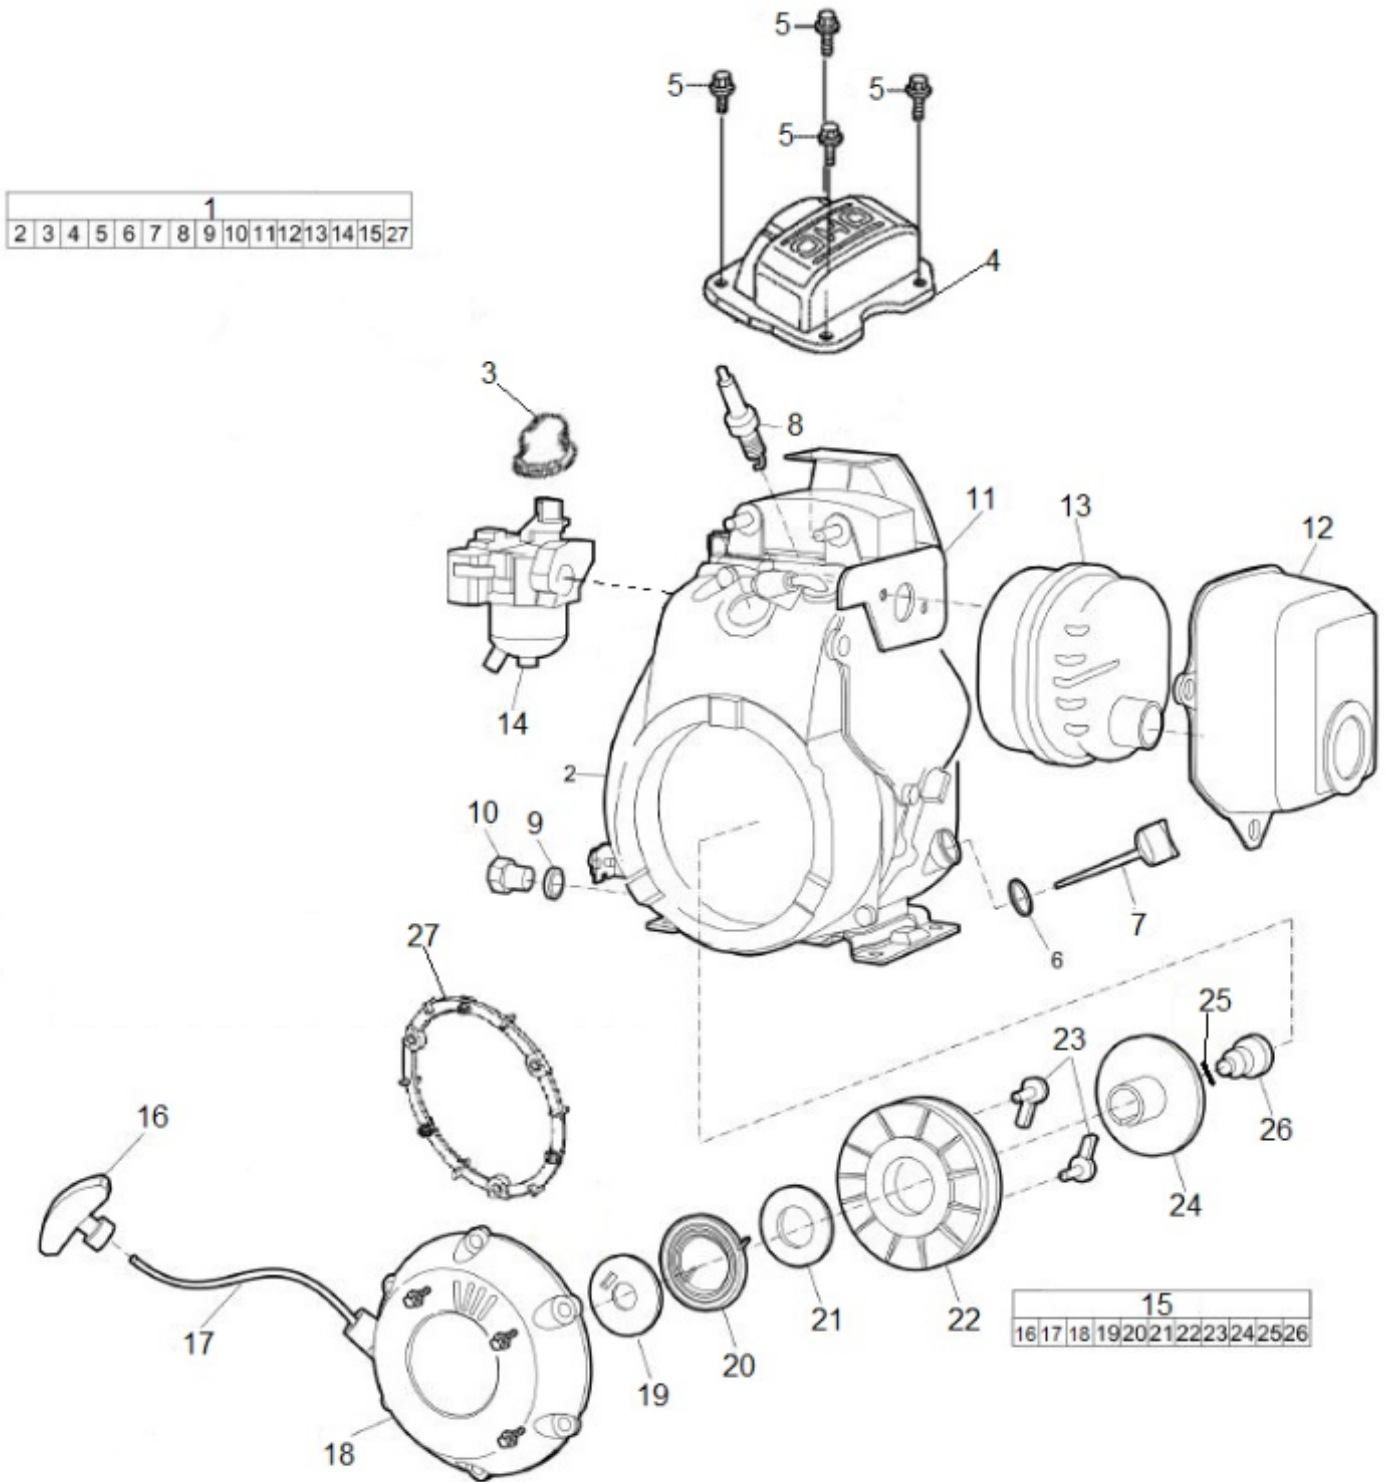

Spare parts list Engine, Honda GXR120 KRDP

Item	Part No.	Name	Qty	L
1	3382012181	Engine, complete Honda GXR120RT KRDP	1	
2	--	Engine	1	
3	3382015112	Pump primer	1	
4	3382015200	Cover, head	1	
5	3382015201	Bolt, flange, 6x14	1	
6	3382015197	Oil dipstick gasket	1	
7	3382015198	Oil Dipstick CPL	1	
8	3382015132	Plug, spark (cr5hsb)	1	
9	4700238303	Oil plug gasket	1	
10	3382015199	Oil plug	1	
11	3382015129	Gasket, muffler	1	
12	3382015128	Cover	1	
13	3382015127	Muffler	1	
14	3382100550	Carburettor	1	
27	3382015111	Spacer, recoil starter mounting	1	
15	3382100590	Recoil starter complete	1	
16	3382015119	Handle	1	
17	3382015120	Rope, recoil starter	1	
18	3382015113	Cover black	1	
19	3382015122	Plate, slide	1	
20	3382015118	Spring	1	
21	3382015121	Plate, side	1	
22	3382015114	Reel	1	
23	3382015115	Ratchet, starter	2	
24	3382015116	Guide, ratchet	1	
25	3382015117	Spring, friction	1	
26	3382015123	Screw, setting	1