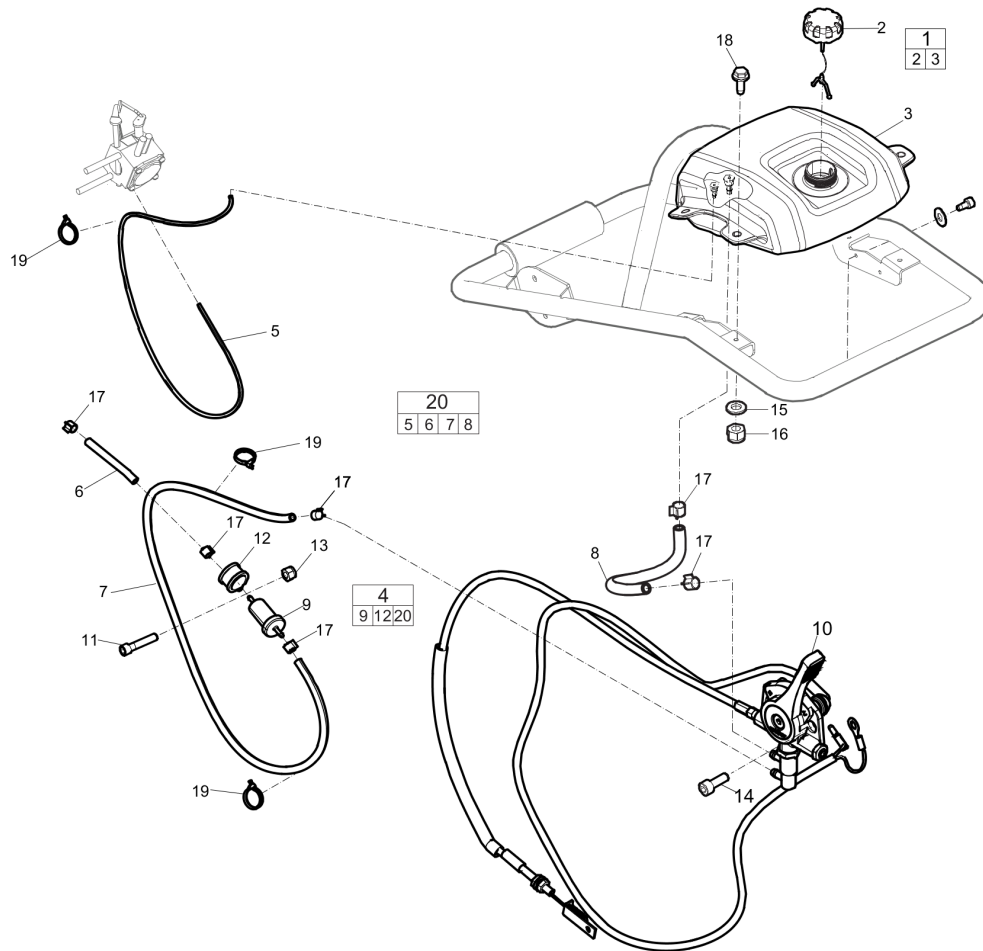

Please observe the safety instructions listed in the relevant Safety and operating instructions!

Contents

Spare parts list

Handle 1
Throttle control and fuel system 3
Air filter and engine installation 5
Transmission 9
Spring unit 11
Foot 230 mm (9 in.), 280 mm (11 in.) 13
Labels 17

Kits

One year service kit 19
Shock absorber repair kit 21
Transmission repair kit 23
Spring unit repair kit 25
Foot 280 mm (11 in.) repair kit 27

Spare parts list Handle and covers

Item	Part No.	Name	Qty	L
1	3382015239	Handle	1	
2	3382100505	Hood, complete	1	
3	3382015370	Hood knob	1	
4	-	Hood	1	
5	0291112815	Locknut	4	
6	4700384496	Roller	2	
7	0211132303	Screw DIN912	12	
8	0211125003	Screw, M6x30, 8.8	4	
9	3382011381	Rear cover	1	
10	0211132503	Screw	4	
11	0211124903	Hexagon sock screw	4	
12	0211124603	Screw	16	
13	3382014883	Engine protection plate	1	
14	3382014862	Right side cover	1	
15	0301232100	Plain washer 6*12 fzb	4	
16	0301233500	Plain washer	12	
17	3382015668	Top bracket	1	
18	3382012294	Air filter housing	1	A
19	3382011297	Shock absorber	2	
20	3382014864	Left side cover	1	
21	0266211000	Hexagon nut m8	4	
22	3382012906	Distance sleeve	4	

Spare parts list Throttle control and fuel system

Item	Part No.	Name	Qty	L
1	3382100311	Fuel tank, complete	1	
2	3382011626	Fuel cap	1	
3	-	Fuel tank	1	
4	3382100873	Fuel filter kit	1	
9	3382015542	Fuel Filter	1	
12	0346100210	Pipe clamp	1	
20	3382040036	Fuel hose kit	1	
5	3382015067	Fuel hose 3/32"	1	920 mm
6	3382015203	Fuel hose 3/16"	1	62 mm
7	3382015066	Fuel hose 3/16"	1	850 mm
8	3382015065	Fuel hose 3/16"	1	180 mm
10	3382015061	Throttle control,complete	1	
11	-	Screw M6 x 20 mm 8.8 A2K	1	
13	-	Nut	1	
14	0216110030	Countersunk hex. Sock. screw	2	
15	0301232100	Plain washer d6*12 fzb	4	
16	0291112815	Locknut	4	
17	0347010210	Hose clamp	6	
18	0147300008	Screw, M6 x 20 mm	4	
19	0348010117	Cable tie	3	