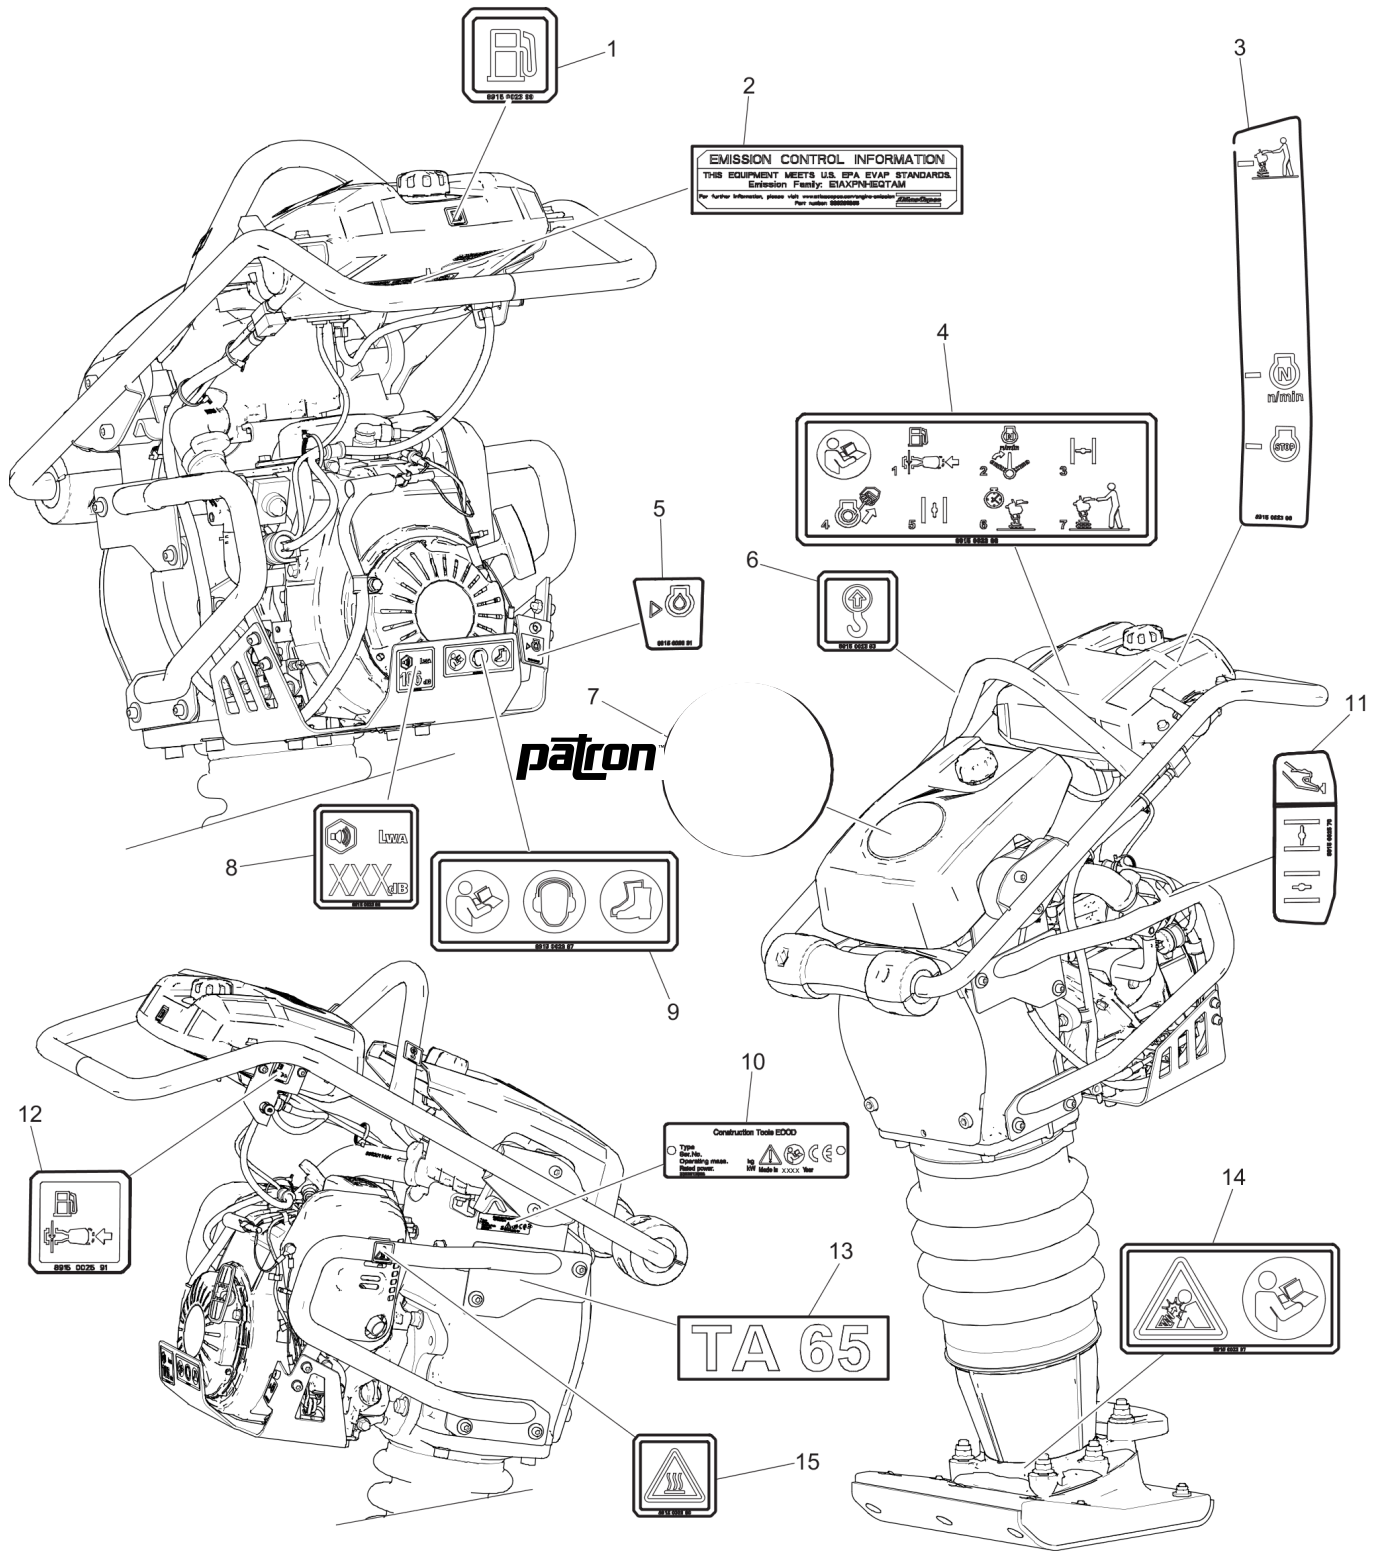

Spare parts list Labels

Item	Part No.	Name	Qty	L
1	8915002399	Label, fuel	1	
2	-	Label, emission control information	1	
3	8915002398	Label, start instruction	1	
4	8915002388	Label, start instruction	1	
5	8915002631	Label, engine oil indicator	1	
6	8915002393	Label, lifting point	2	
7	8915300213	Product label "Patron"	1	
8	-	Sound power label	1	
9	8915002387	Safety label, read instructions, ear protection and safety boots	1	
10	-	Data plate	1	
11	8915002570	Label, engine choke and primer pump	1	
12	8915002591	Fuel tap ON/OFF	1	
13	8915300212	Product label "TA 65"	2	
14	4700791088	Safety label, compressed spring package	1	
15	8915002632	Safety label, hot surfaces	1