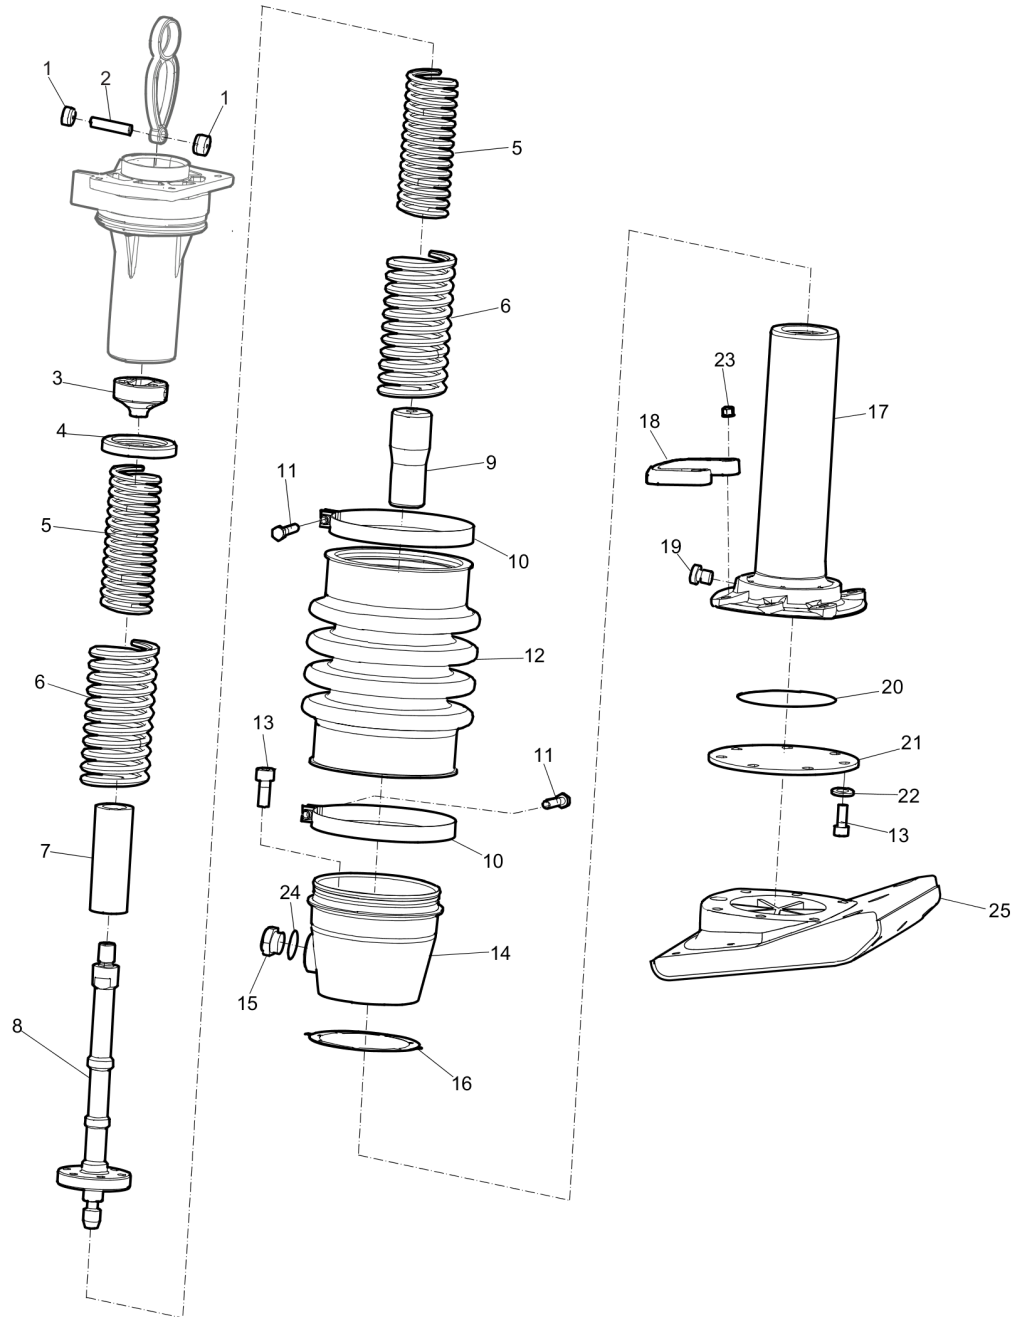

Spare parts list Spring unit

Item	Part No.	Name	Qty	L
1	4700381482	Plug	2	
2	4700381479	Piston bolt	1	
3	4700381961	Rod piston head	1	
4	4700383681	Lid	1	
5	4700380895	Spring	2	
6	4700380894	Spring	2	
7	4700380899	Stop	1	
8	4700383668	Rod piston	1	
9	4700380902	Stop	1	
10	4700283631	Hose clamp	2	
11	0147132803	Screw	2	
12	4812070541	Bellows	1	
13	4700508092	Screw	12	
14	4700388409	Bellows support	1	
15	4700791395	Sight plug	1	
16	4700383666	Gasket	1	
17	4700383669	Inner tube	1	
18	4700384416	Handle	1	
19	4700904951	Plug	1	
20	4700160054	O-ring	1	
21	4700382369	Lid	1	
22	4700162009	Seal ring	6	
23	0291112845	Nut, M12, 10.9	2	
24	4700791376	Fiber washer	1	
25	3382040011	Foot	1